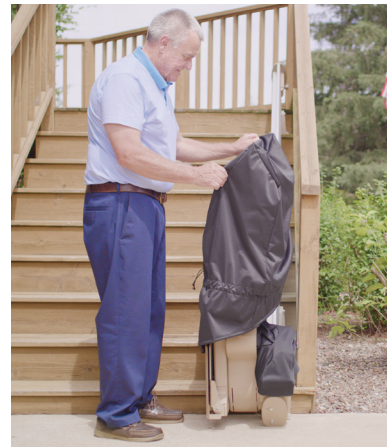

Easy Outdoor Access

Enjoy outdoor living spaces with the Bruno Elite Outdoor stairlift. Designed to withstand varying climates, the Elite Outdoor Straight stairlift features weather-resistant materials, easy operation and high-performance engineering.

Comfortable. The Elite Outdoor offers a generously sized seat, featuring adjustable seat height and width between the armrests.

Compact. The narrow vertical rail design maintains maximum open space on stairs. The footrest, arms and seat can be easily folded up when not in use.

FEATURES

- Obstruction safety sensors
- Flip-up arms, seat and footrest
- Weather-resistant cover
- Keyed wireless call/send controls
- Offset swivel seat makes getting on/off easy